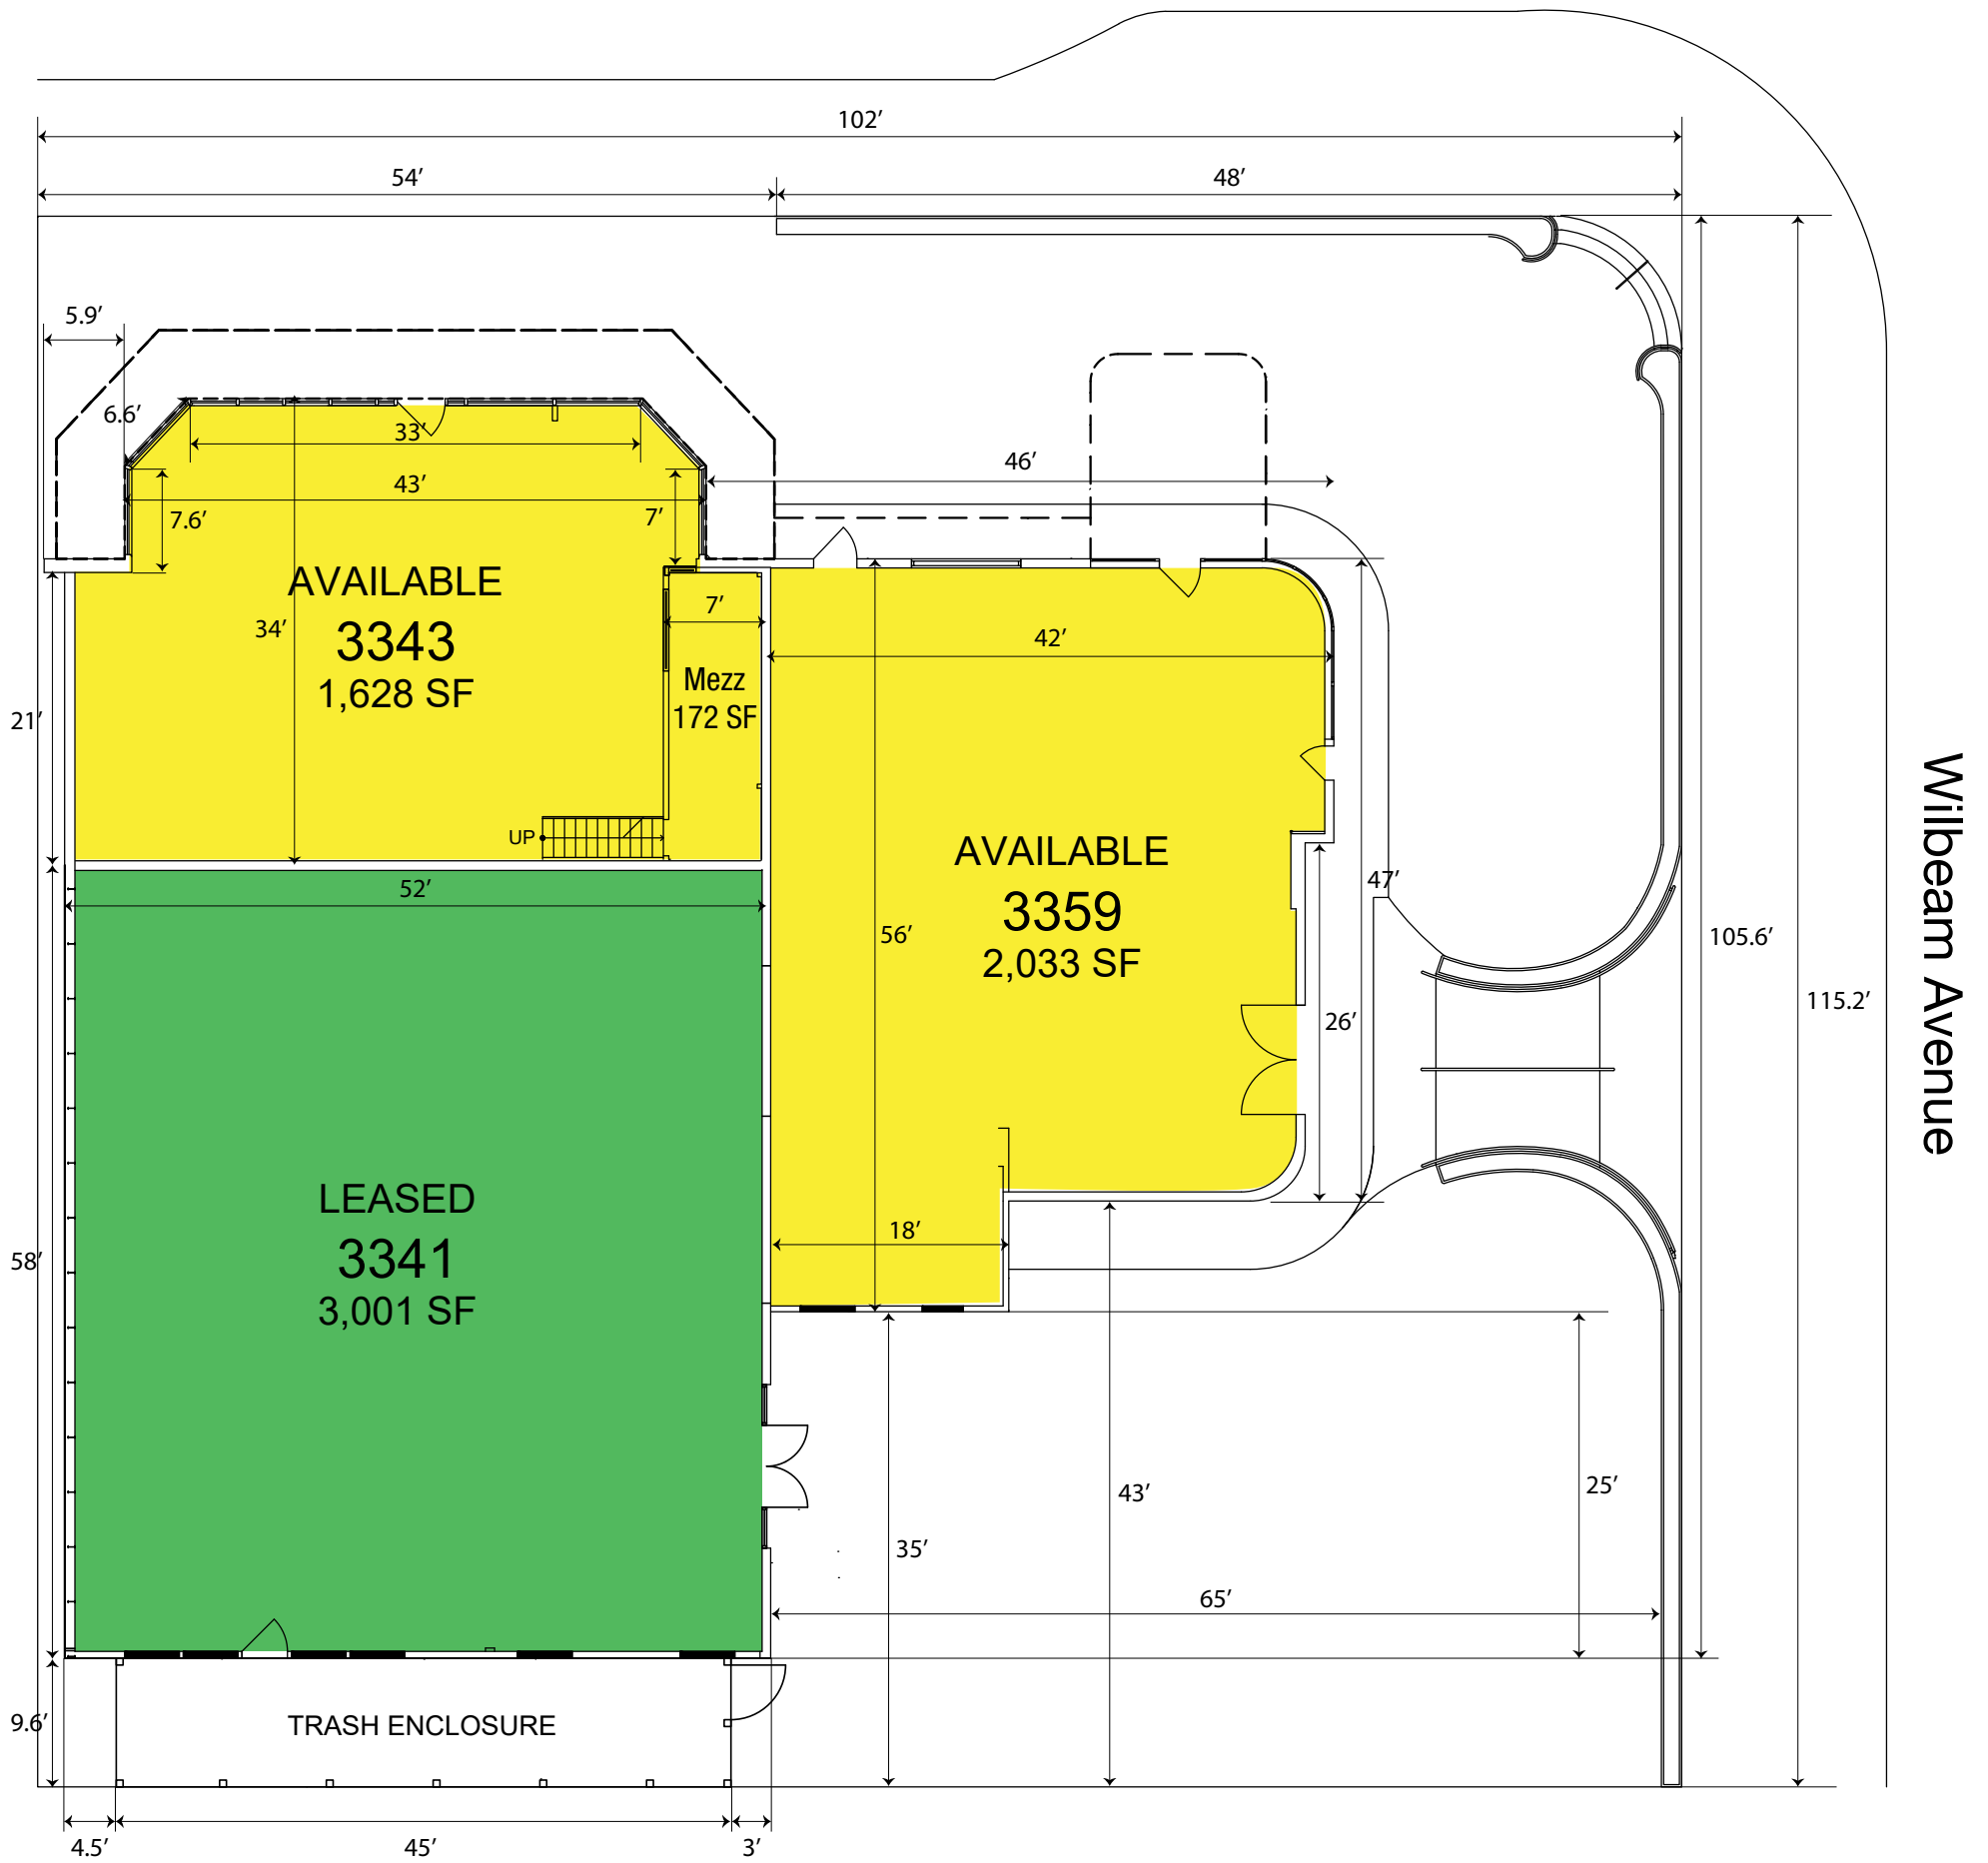

# Castro Valley Boulevard

Wilbeam Avenue

06/04/21

Craig Semmelmeier (Lic. 01087433)  
Craig@mspsinc.com  
Direct: 925-444-3102

MSPSINC.COM  
888-322-MAIN